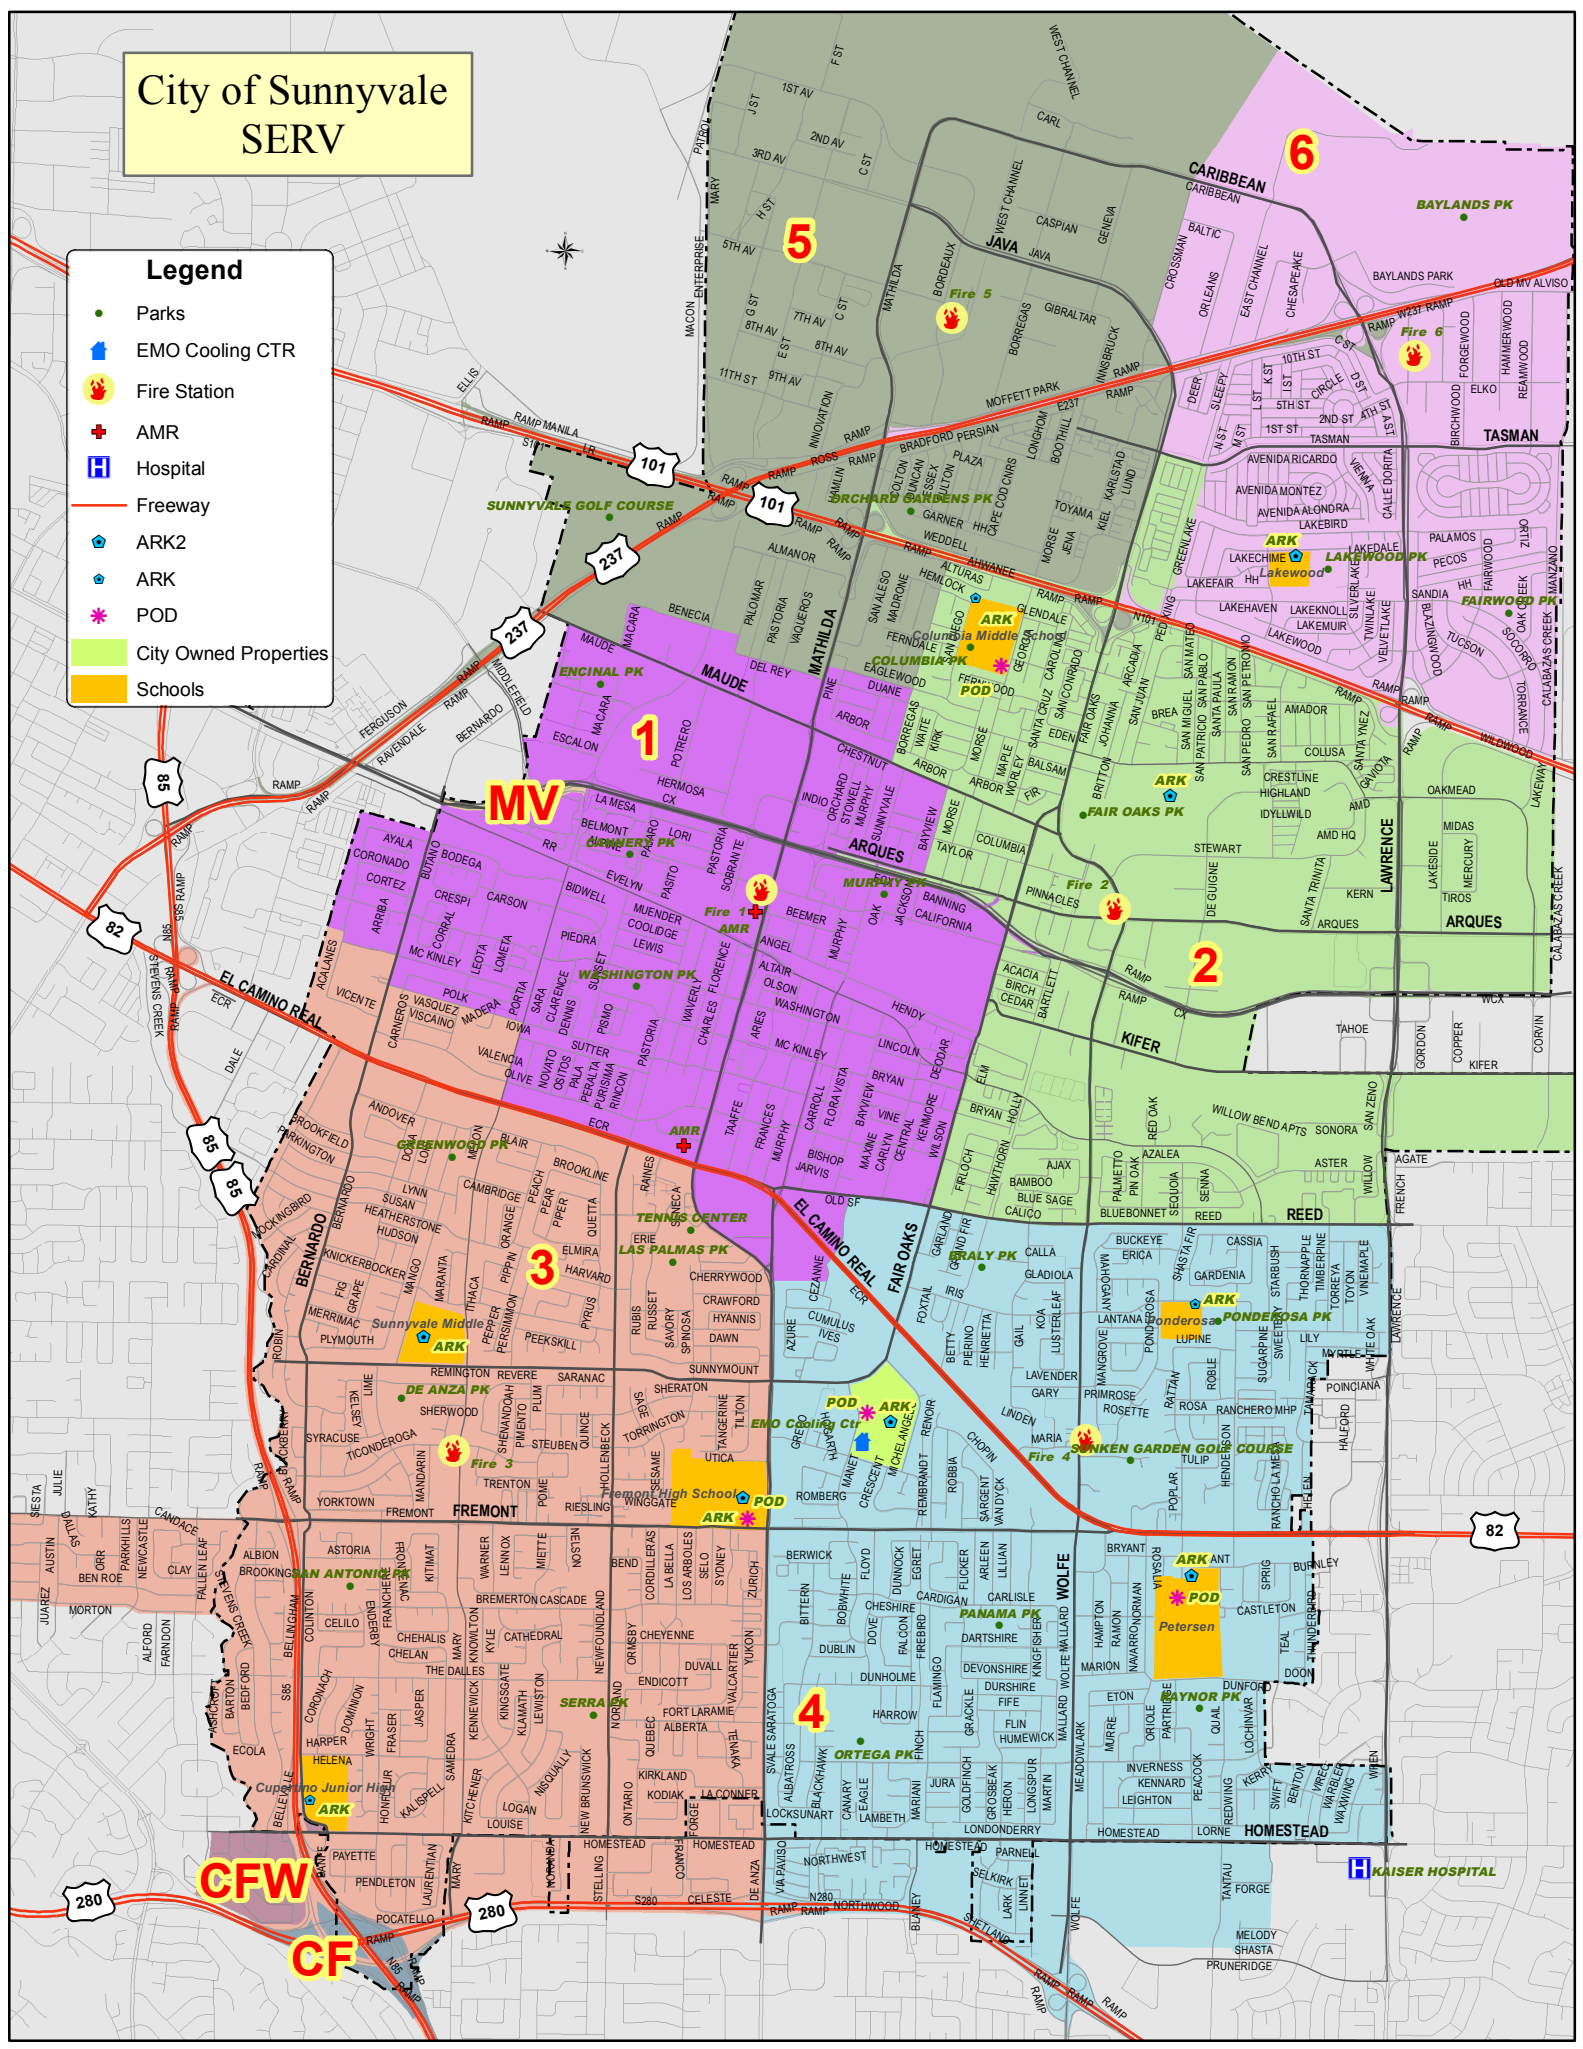

City of Sunnyvale SERV

Legend

- Parks
- EMO Cooling CTR
- 🔥 Fire Station
- + AMR
- 🏥 Hospital
- Freeway
- 🏠 ARK2
- 🏠 ARK
- ✳️ POD
- City Owned Properties
- Schools

CFW
CF

Kaiser Hospital